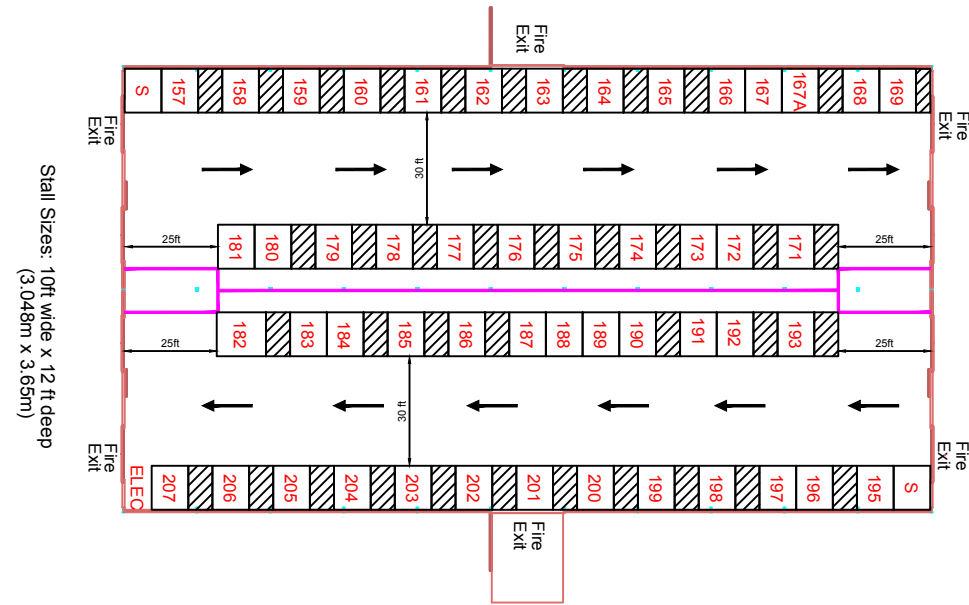

Wye Hall

= Barriers
 = 2m Gap
S = Space at each end
 Stall Sizes: 10ft wide x 12 ft deep (3.048m x 3.65m)

Avon Hall

Outside Stall Pitches