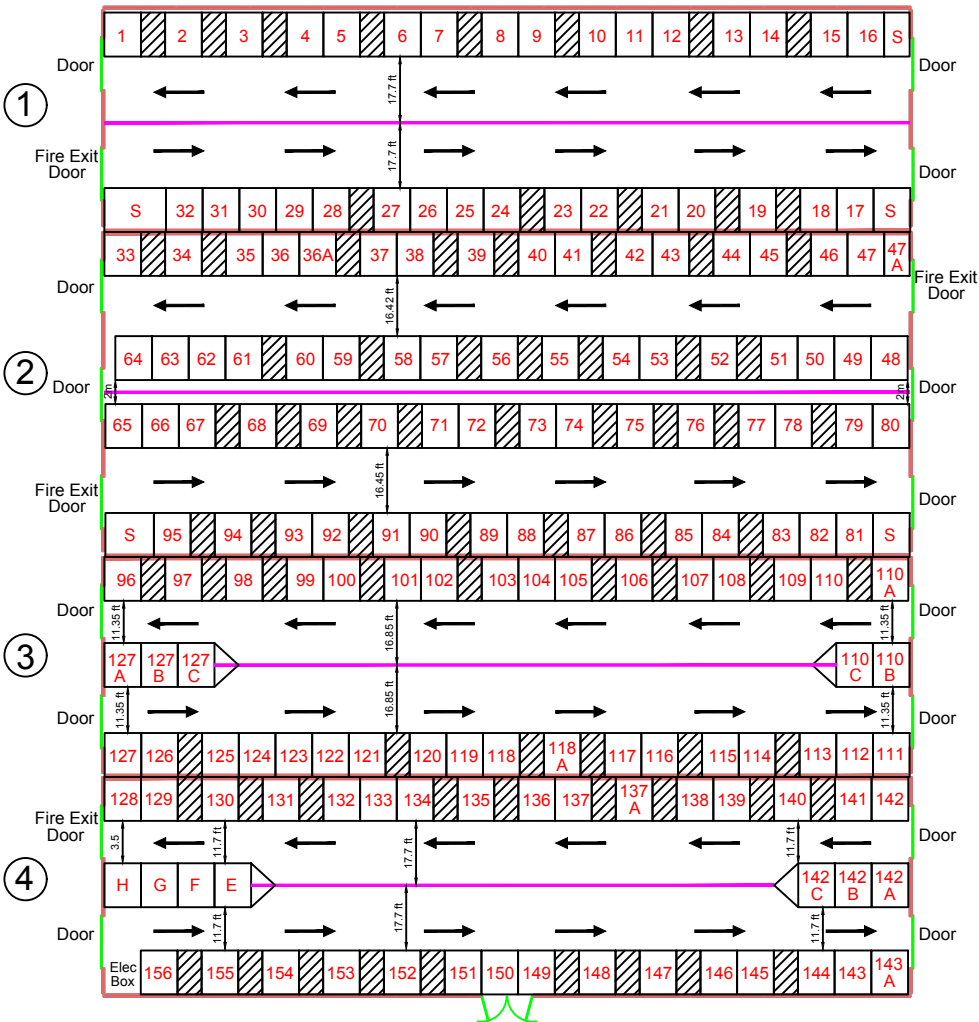

Wye Hall

= Barriers
 = 2m Gap
S = Space at each end
 Stall Sizes: 10ft wide x 12 ft deep (3.048m x 3.65m)

Avon Hall

Outside Stall Pitches