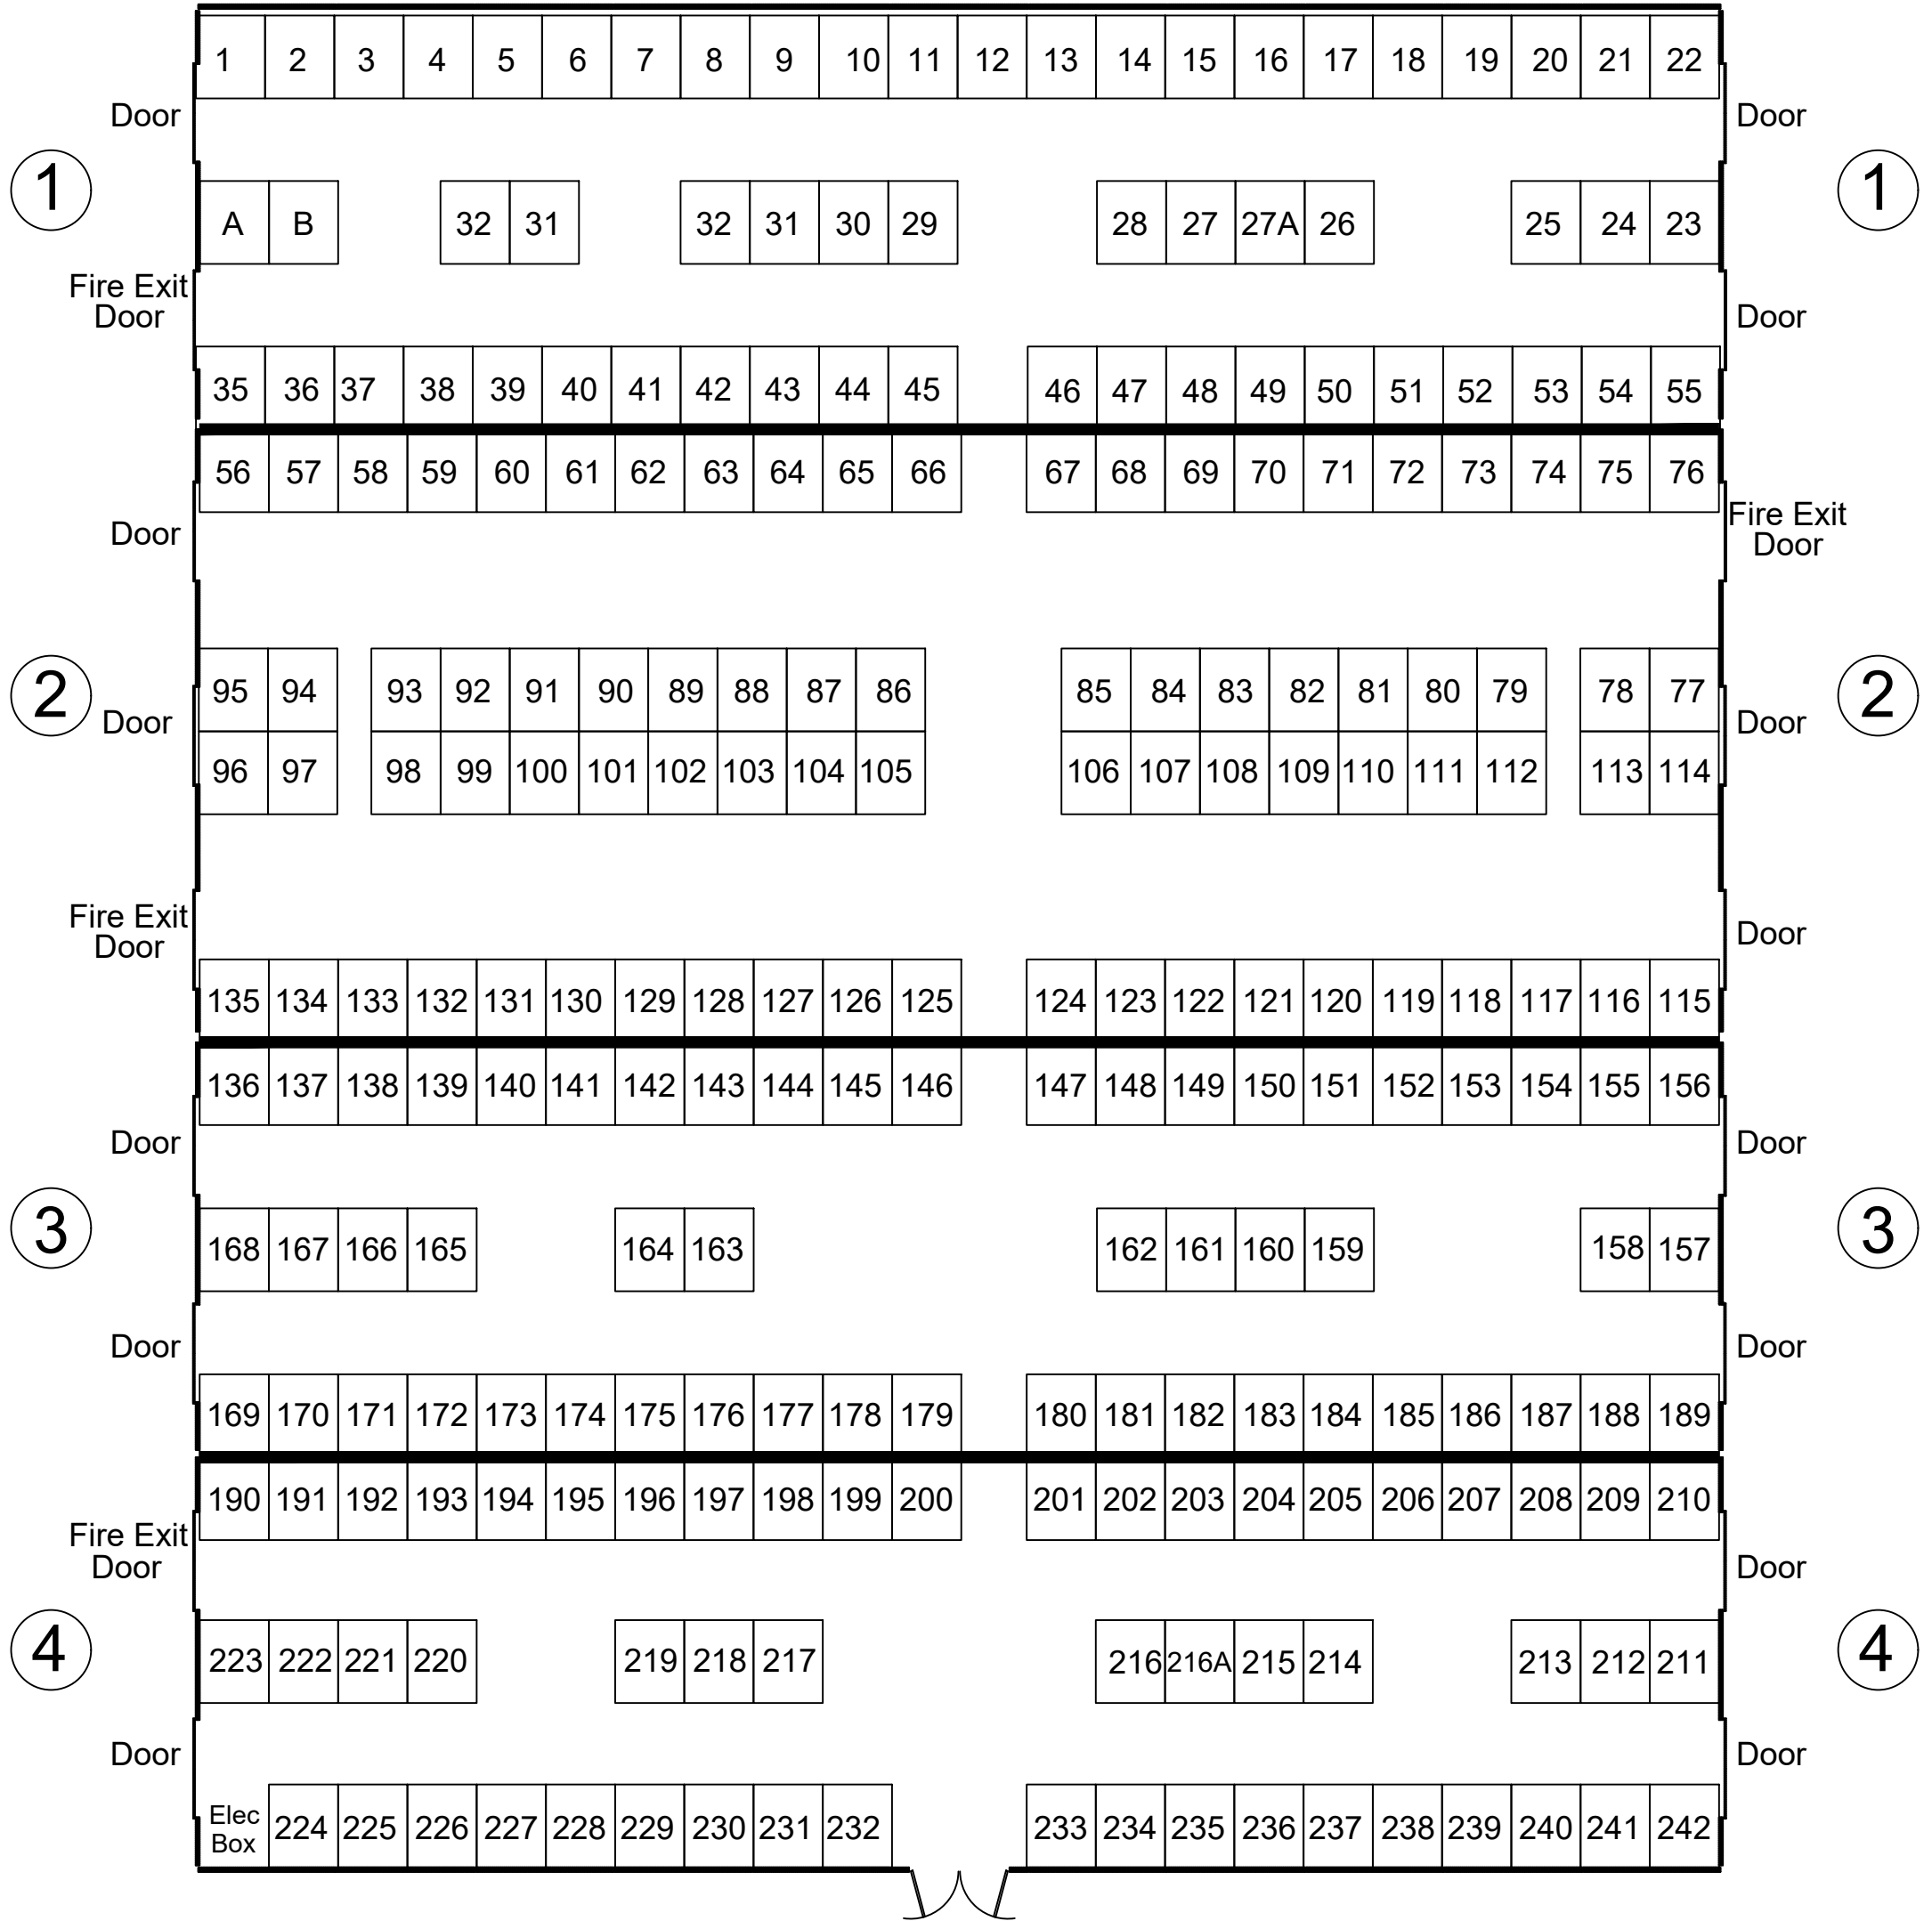

MILITARIA MARCH 2022

Wye Hall, Three Counties Showground, Malvern

Trade Entrance

West gate /
Public Entrance

Stall Sizes: 10ft wide x 12 ft deep
(3.048m x 3.65m)

Food Outlets

Stockman Cafe

Toilets