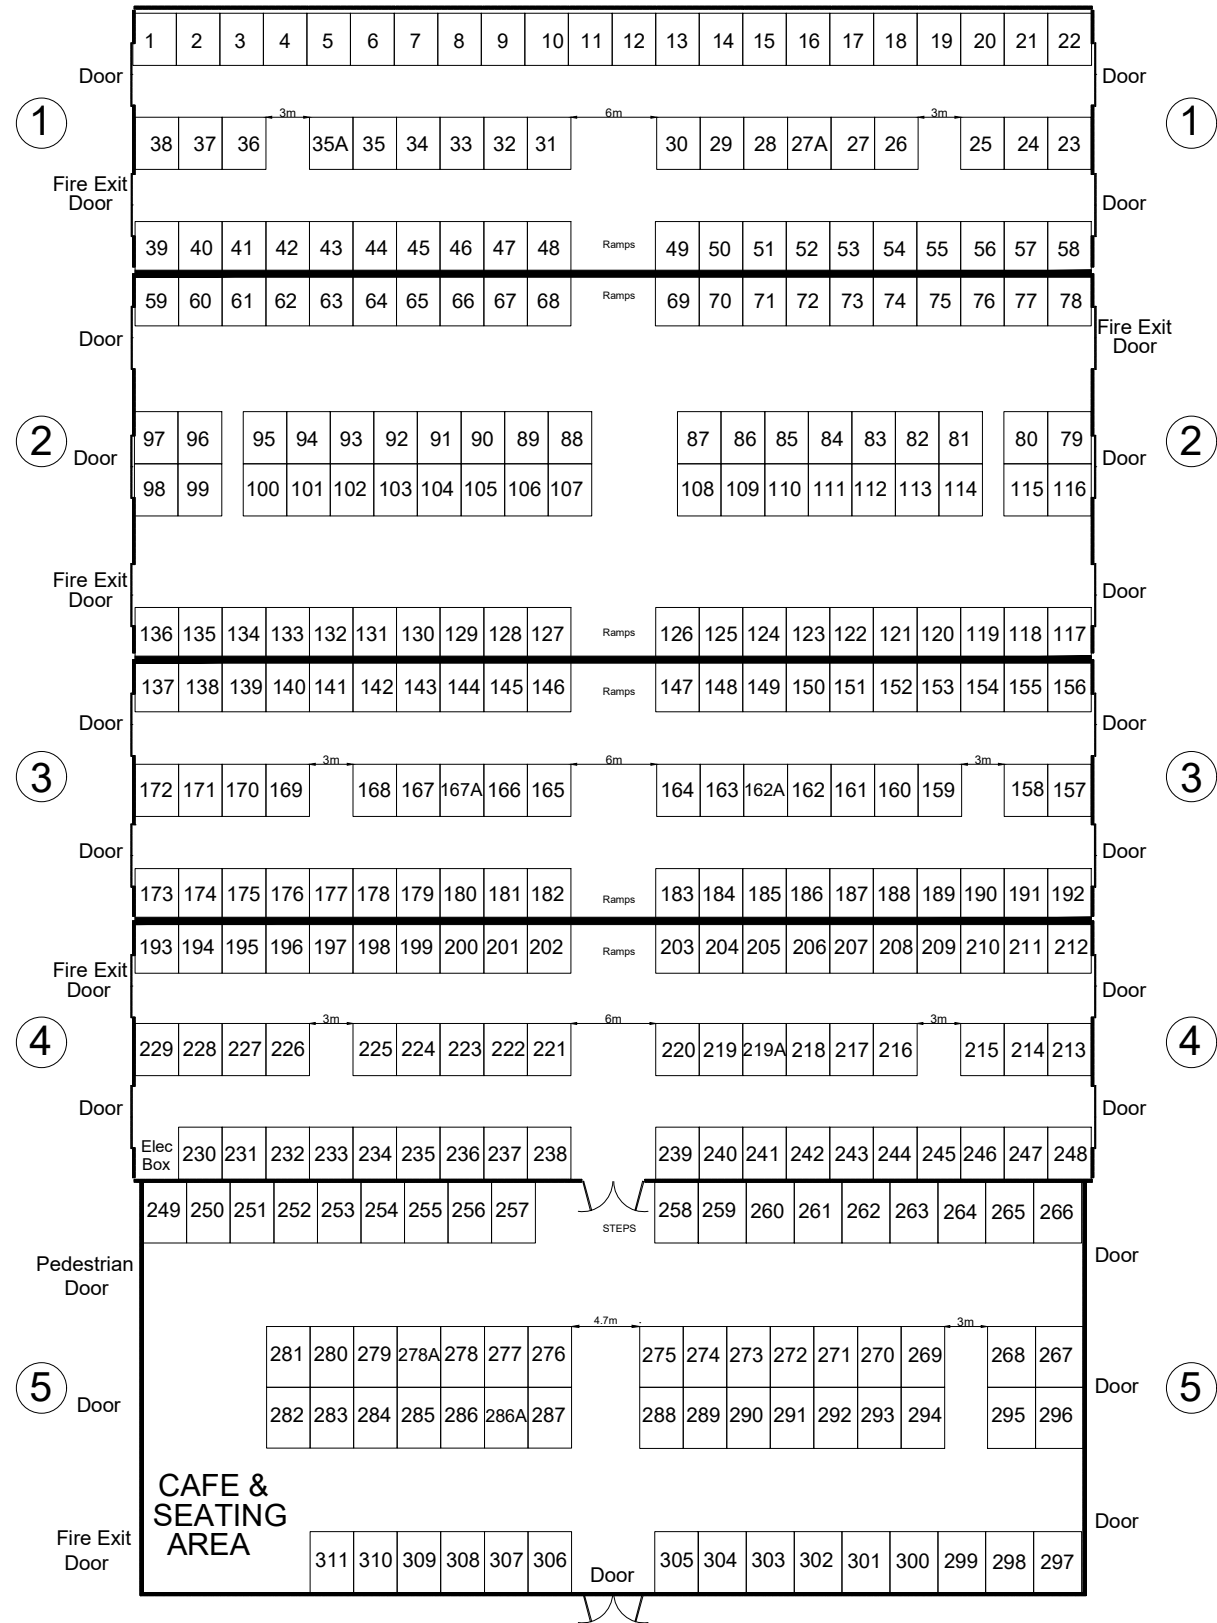

MILITARIA MARCH 2026

Sunday 22 March

Wye Hall, Three Counties Showground, Malvern

West gate /
Public Entrance

Trade Entrance

Sheds 1-4 Stall Sizes: 10ft wide x 12 ft deep
(3.048m x 3.65m)

- Food Outlets
- Stockman Cafe
- Toilets